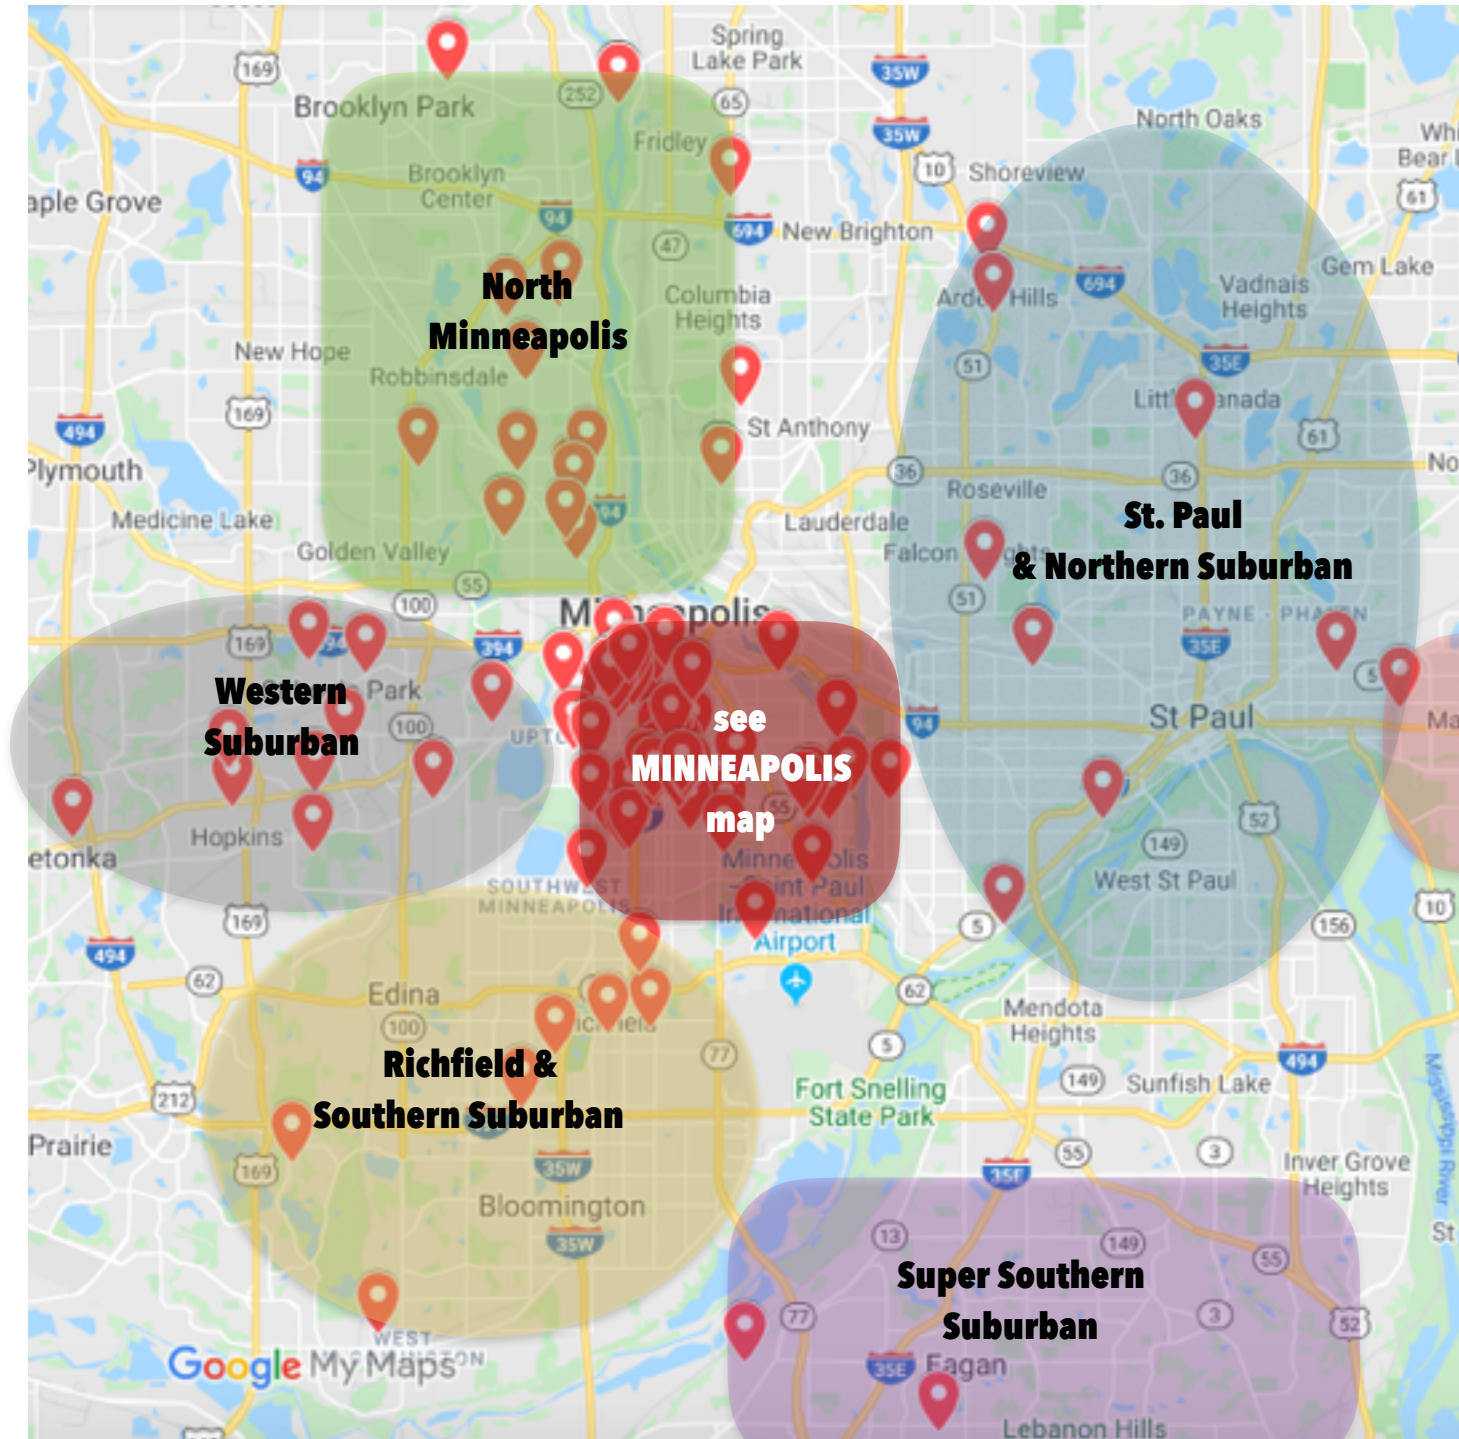

SUP Neighborhood Groups

Eastern Suburb & WI

SUP Neighborhood Groups

South Minneapolis